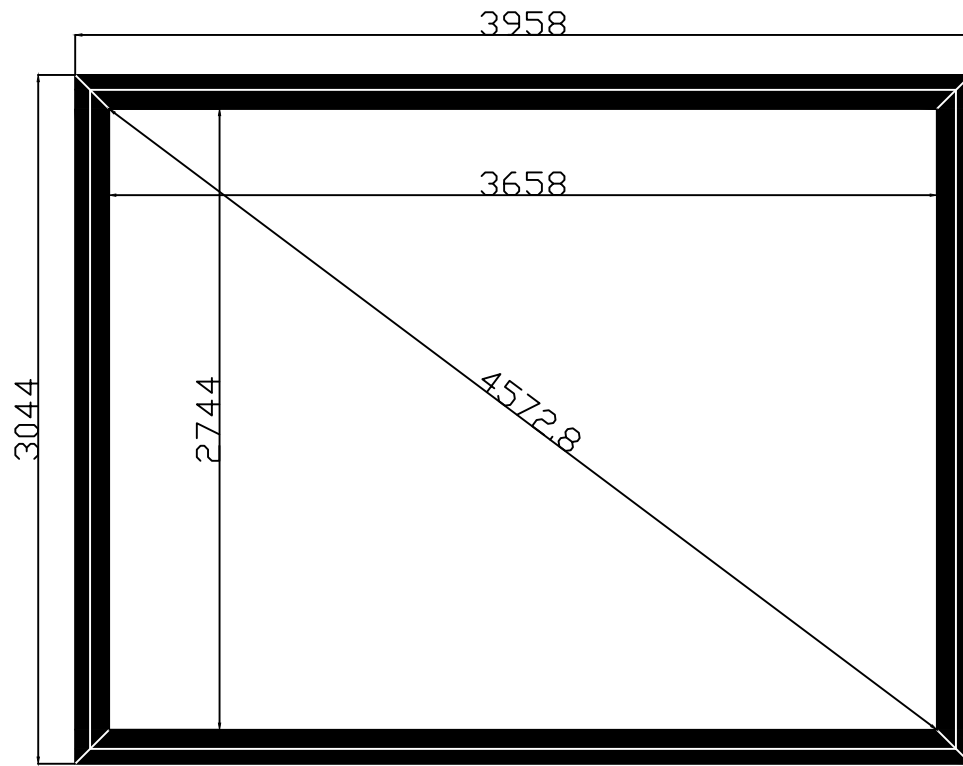

F4 - FV180

Front View

Side View

Wall Bracket

Conner Bracket