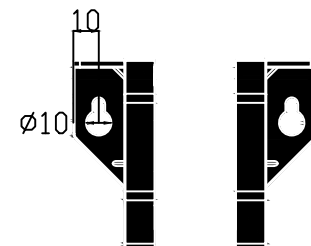

Front View

V-EV120BL/GR

Side View

bracket