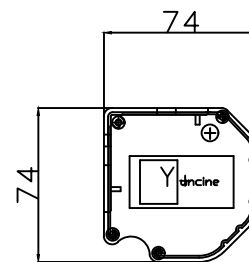

Front View

V-EV120BL/GR

Side View

bracket