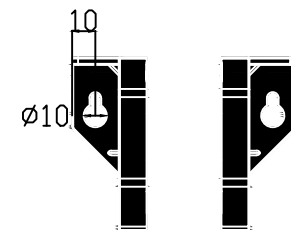

Front View

V-EV150BL/GR

Side View

bracket