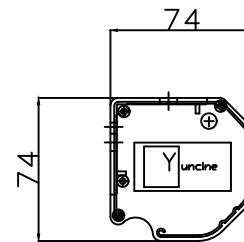

Front View

V-EV150BL/GR

Side View

bracket