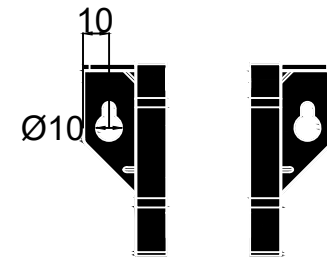

Front View

YP-SV120

Side View

bracket